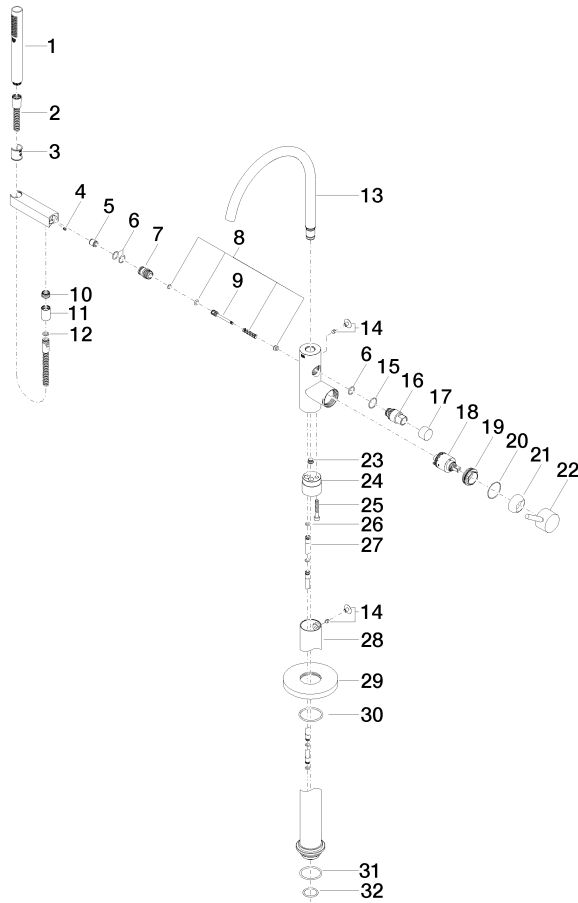

Single-lever bath mixer with stand pipe for free-standing assembly with hand shower set - Chrome

TARA

25 863 661

Fits: TARA, META

- spout: circular, air-enriched flow
- max. flow 19.5 l/min at 3 bar flow pressure
- Hand shower: COMPACT RAIN, max. flow rate 6.8 l/min (at 3 bar)
- bar-type hand shower with anti-scale system
- pivotable spout 360°
- wall bracket
- 281mm projection
- automatic bath/shower diverter
- total height 1031 - 1101 mm
- stand pipe height 565 - 635 mm
- height up to aerator 899 – 969 mm
- slide-on rosettes Ø 135 mm
- metal shower hose 1250mm with integrated anti-twist protection
- WRAS

TARA

25 863 661

Single-lever bath mixer with stand pipe for free-standing assembly with hand shower set - Chrome

TARA

25 863 661

Spare parts list

No.	Item Number	Name	Quantity used	Delivery time
1	90 12 11 140 30-00	shower	1	10
2	90 30 02 072 00-00	Metal shower hose 1/2" x 3/8" x 1250 mm - Chrome	1	10
3	09 18 40 118 90	sleeve	1	2
4	09 31 11 058 90	pin	1	2
5	90 23 01 141 00 90	back-flow preventer	1	2
6	90 14 10 010 00 90	seal	3	2
7	09 24 03 153 20-00	nipple	1	10
8	90 16 02 023 00 90	spring	1	2
9	09 31 09 102 20-00	pull-rod	1	10
10	09 24 03 069 90	nipple	1	2
11	90 21 02 069 00-00	cover	1	10
12	90 14 20 026 00 90	seal	1	2
13	90 28 22 327 01-00	spout	1	10
14	04 31 20 036 00 90	plug	2	2
15	09 14 10 112 90	seal	1	2
16	09 21 34 081 20-00	nipple	1	10
17	09 20 88 002-00	handle	1	10
18	90 15 05 039 00 90	cartridge	1	2
19	09 24 04 298 90	nut	1	2
20	09 14 10 037 90	seal	1	2
21	09 28 30 036-00	cover	1	10
22	90 20 66 005 00-00	handle	1	10
23	04 31 20 039 11 90	plug	1	2
24	09 24 03 152 20-00	adaptor	1	10
25	09 30 30 111 90	screw	1	2
26	09 14 10 139 90	seal	2	2
27	04 28 22 025 00 90	connection	2	2
28	04 28 22 030 00-00	pipe	1	10
29	09 27 88 007-00	rosette	1	10
30	90 14 10 129 00 90	seal	1	2
31	09 14 10 084 90	seal	1	2
32	09 14 10 018 90	seal	1	2